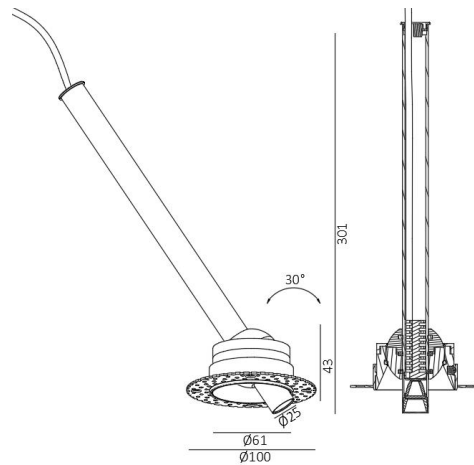

#### TECHNICAL CHARACTERISTICS

##### Light source

Light source: Bridgelux Chip  
Output (W): 5.4W (150mA 36V)  
Total power consumption (W): 6W  
Color temperature: 2700K/3000K/4000K  
CRI:  $\geq 90$   
Photobiological risk: RG1  
Real Lumen: 350lm  
Qty Leds: 1pc  
Lm/Real W: 50lm  
Life Time: 50.000h L90B20  
MacAdam steps: 3  
UGR: 19

##### Luminaire

Downlight suitable for indoor area  
crossing: No  
Warranty: 5 Years

Ø70mm  $\pm$  5-25mm